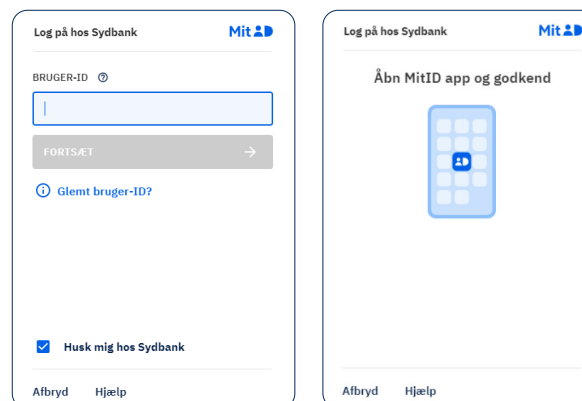

Sydbank Online Banking

How to log in to Online Banking

Sydbank guide

1. Go to Online Banking

- Go to sydbank.dk
- Click on “**Log på**” (log in) in the top right-hand corner
- Select **Online Banking**

2. Log in using your MitID

1. Enter your user ID and click “**Fortsæt**” (continue)
2. Open the **MitID** app and approve

You can download the **MitID** app from App Store or Google Play.

1.

2.

Sydbank